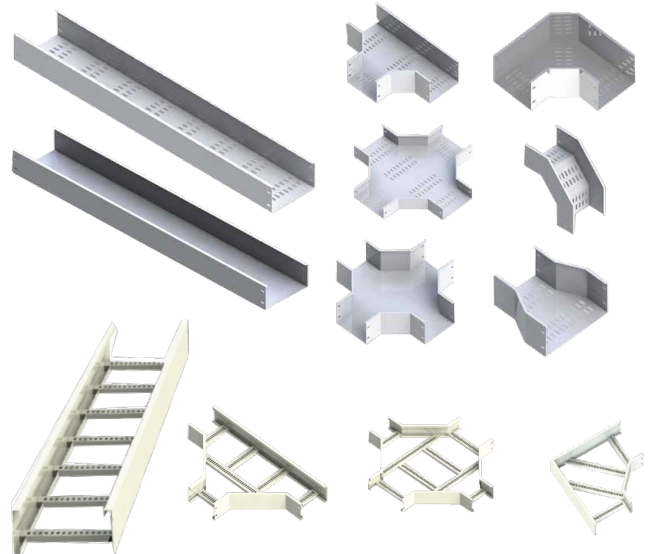

ផលិតផលទាំងអស់នេះផលិតនិងផ្គត់ផ្គង់ដោយក្រុមហ៊ុន ខេ អេស អ

These products are manufactured by KSR

Main Switchboard

Distribution Boards & Consumer Units

Motor Control Center

Compact Type Transformer

Oil-Type Transformer

Dry-Type Transformer

RMU

BUSDUCT

AVR

Fitting Accessories of Cable Tray, Trunking & Ladder

ក្រុមហ៊ុន ខេ អេស អ គីមស្រេច ខុអិលធីឌី

Professional Electrical Manufacturer & Supply

Call Our Sales Team
023 925 777 015 99 69 03 / 088 31 96 777